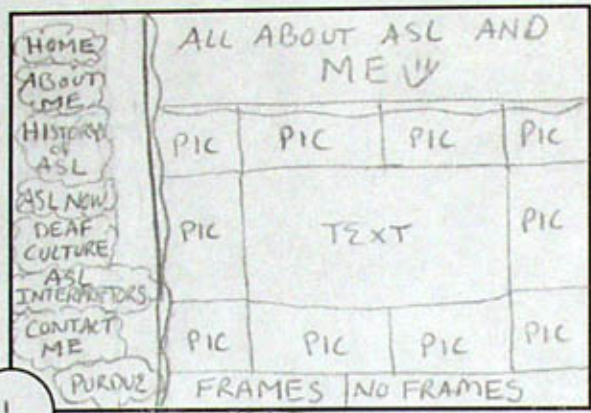

light
 be
 no
 osy
 →

1
 CONTEXT PAGE
 PIC = PICTURE
 A TRADITIONAL HOME PAGE.

too boring
 →

2
 CONTEXT PAGE
 PIC = PICTURE
 LOOKS LIKE A 3-D TV PRODUCTION.

3
 CONTEXT PAGE
 LOOKS LIKE A CURTAIN BEING
 HEID TO THE SIDE.
 PIC = PICTURES

*
 Like
 this
 one
 the
 best
 →

4
 CONTEXT PAGE
 PIC = PICTURE
 LOOKS LIKE TORN PAPER FOR
 THE BORDERS
 PIC ARE LINKS

ASL
 meet
 →

5
 SPLASH PAGE
 ANIMATED HANDS USING FLASH
 MESSAGE MIGHT USE FLASH
 CAN USE SAME IDEA BUT FINGER
 SPELLING ASL INSTEAD OF HI.